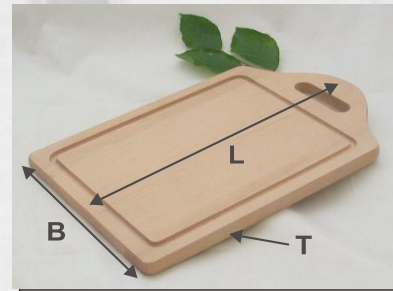

size:

**L** length

**B** breadth

**H** height

**T** thickness

**D** diameter  
diameter handle

note:

Due to the fact that production takes of natural wood, place in batches in different workshops and a large share of the operations performed by hand, especially in the finishing of some of the shape, colour and dimensions of each product may differ slightly from photo, description, samples.

**HOT**  
stamp

marking method  
**burning**

prepared stamp is heated to the proper temperature and pressed in wood with this method, we marking only flat products (knives, spatula, tongs, boards, etc.)

The appearance varies according to its habitat; in forest conditions, it tends to have a long, slender light-gray trunk with a narrow crown and erect branches, in isolation with good side light the trunk is short with a large and widely spreading crown with very long branches.