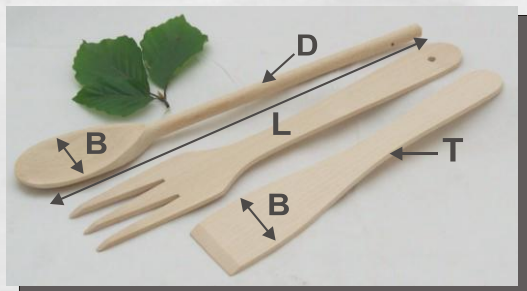

size:

**L** length

**B** breadth

**H** height

**T** thickness

**D** diameter  
diameter handle

note:

Due to the fact that production takes of natural wood, place in batches in different workshops and a large share of the operations performed by hand, especially in the finishing of some of the shape, colour and dimensions of each product may differ slightly from photo, description, samples.

**HOT**  
stamp

marking method  
**burning**

prepared stamp is heated to the proper temperature and pressed in wood with this method, we marking only flat products (knives, spatula, tongs, boards, etc.)

The appearance varies according to its habitat; in forest conditions, it tends to have a long, slender light-gray trunk with a narrow crown and erect branches, in isolation with good side light the trunk is short with a large and widely spreading crown with very long branches.