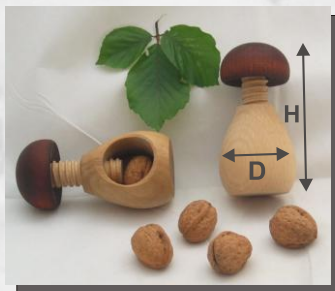

size:

**L** length

**B** breadth

**H** height

**T** thickness

**D** diameter  
diameter handle

note:

Due to the fact that production takes of natural wood, place in batches in different workshops and a large share of the operations performed by hand, especially in the finishing of some of the shape, colour and dimensions of each product may differ slightly from photo, description, samples.

**HOT**  
stamp

marking method  
**burning**

prepared stamp is heated to the proper temperature and pressed in wood with this method, we marking only flat products (knives, spatula, tongs, boards, etc.)

The appearance varies according to its habitat; in forest conditions, it tends to have a long, slender light-gray trunk with a narrow crown and erect branches, in isolation with good side light the trunk is short with a large and widely spreading crown with very long branches.