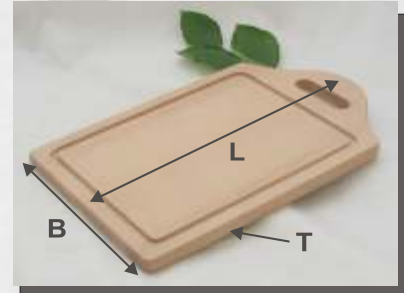

**art. B03/SG** Letter opener  
size: L=220mm, B=22mm, T=4mm

**art. B01/SG** Bottle opener PLANE  
size: L=85mm, B=40mm, H=50mm

**art. B15/SG** Nutcracker MUSHROOM  
size: H=100mm, D=60mm

**art. B10/SG** Cup  
size: H=105mm, D=60mm

size:

**L** length

**B** breadth

**H** height

**T** thickness

**D** diameter  
diameter handle

note:

Due to the fact that production takes of natural wood, place in batches in different workshops and a large share of the operations performed by hand, especially in the finishing of some of the shape, colour and dimensions of each product may differ slightly from photo, description, samples.

**HOT stamp**

marking method  
**burning**

prepared stamp is heated to the proper temperature and pressed in wood with this method, we marking only flat products (knives, spatula, tongs, boards, etc.)

maximum burning size 80 x 40 mm