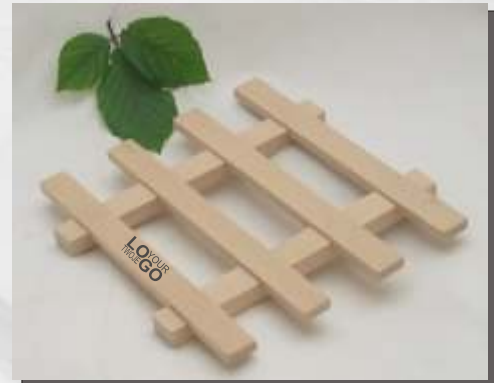

size: L=220mm, B=95mm, T=8mm

**art. D01/18/SG** Breakfast board

size: L=180mm, B=110mm, T=8mm

**art. T04/SG** Pad pot round

size: L=195mm, B=195mm, T=15mm

**art. T04/SG** Pad pot grid

size: L=195mm, B=195mm, T=15mm