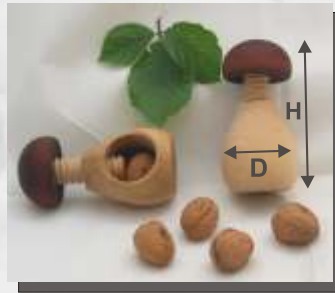

**art. B03/SG** Letter opener  
size: L=220mm, B=22mm, T=4mm

**art. B01/SG** Bottle opener PLANE  
size: L=85mm, B=40mm, H=50mm

**art. B15/SG** Nutcracker MUSHROOM  
size: H=100mm, D=60mm

**art. B10/SG** Cup  
size: H=105mm, D=60mm

size:

**L** length

**B** breadth

**H** height

**T** thickness

**D** diameter  
diameter handle

note:

Due to the fact that production takes of natural wood, place in batches in different workshops and a large share of the operations performed by hand, especially in the finishing of some of the shape, colour and dimensions of each product may differ slightly from photo, description, samples.