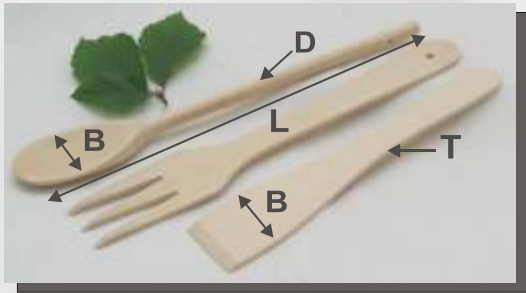

**art. B03/SG** Letter opener  
size: L=220mm, B=22mm, T=4mm

**art. B01/SG** Bottle opener PLANE  
size: L=85mm, B=40mm, H=50mm

**art. B15/SG** Nutcracker MUSHROOM  
size: H=100mm, D=60mm

**art. B10/SG** Cup  
size: H=105mm, D=60mm

size:

**L** length

**B** breadth

**H** height

**T** thickness

**D** diameter  
diameter handle

note:

Due to the fact that production takes of natural wood, place in batches in different workshops and a large share of the operations performed by hand, especially in the finishing of some of the shape, colour and dimensions of each product may differ slightly from photo, description, samples.